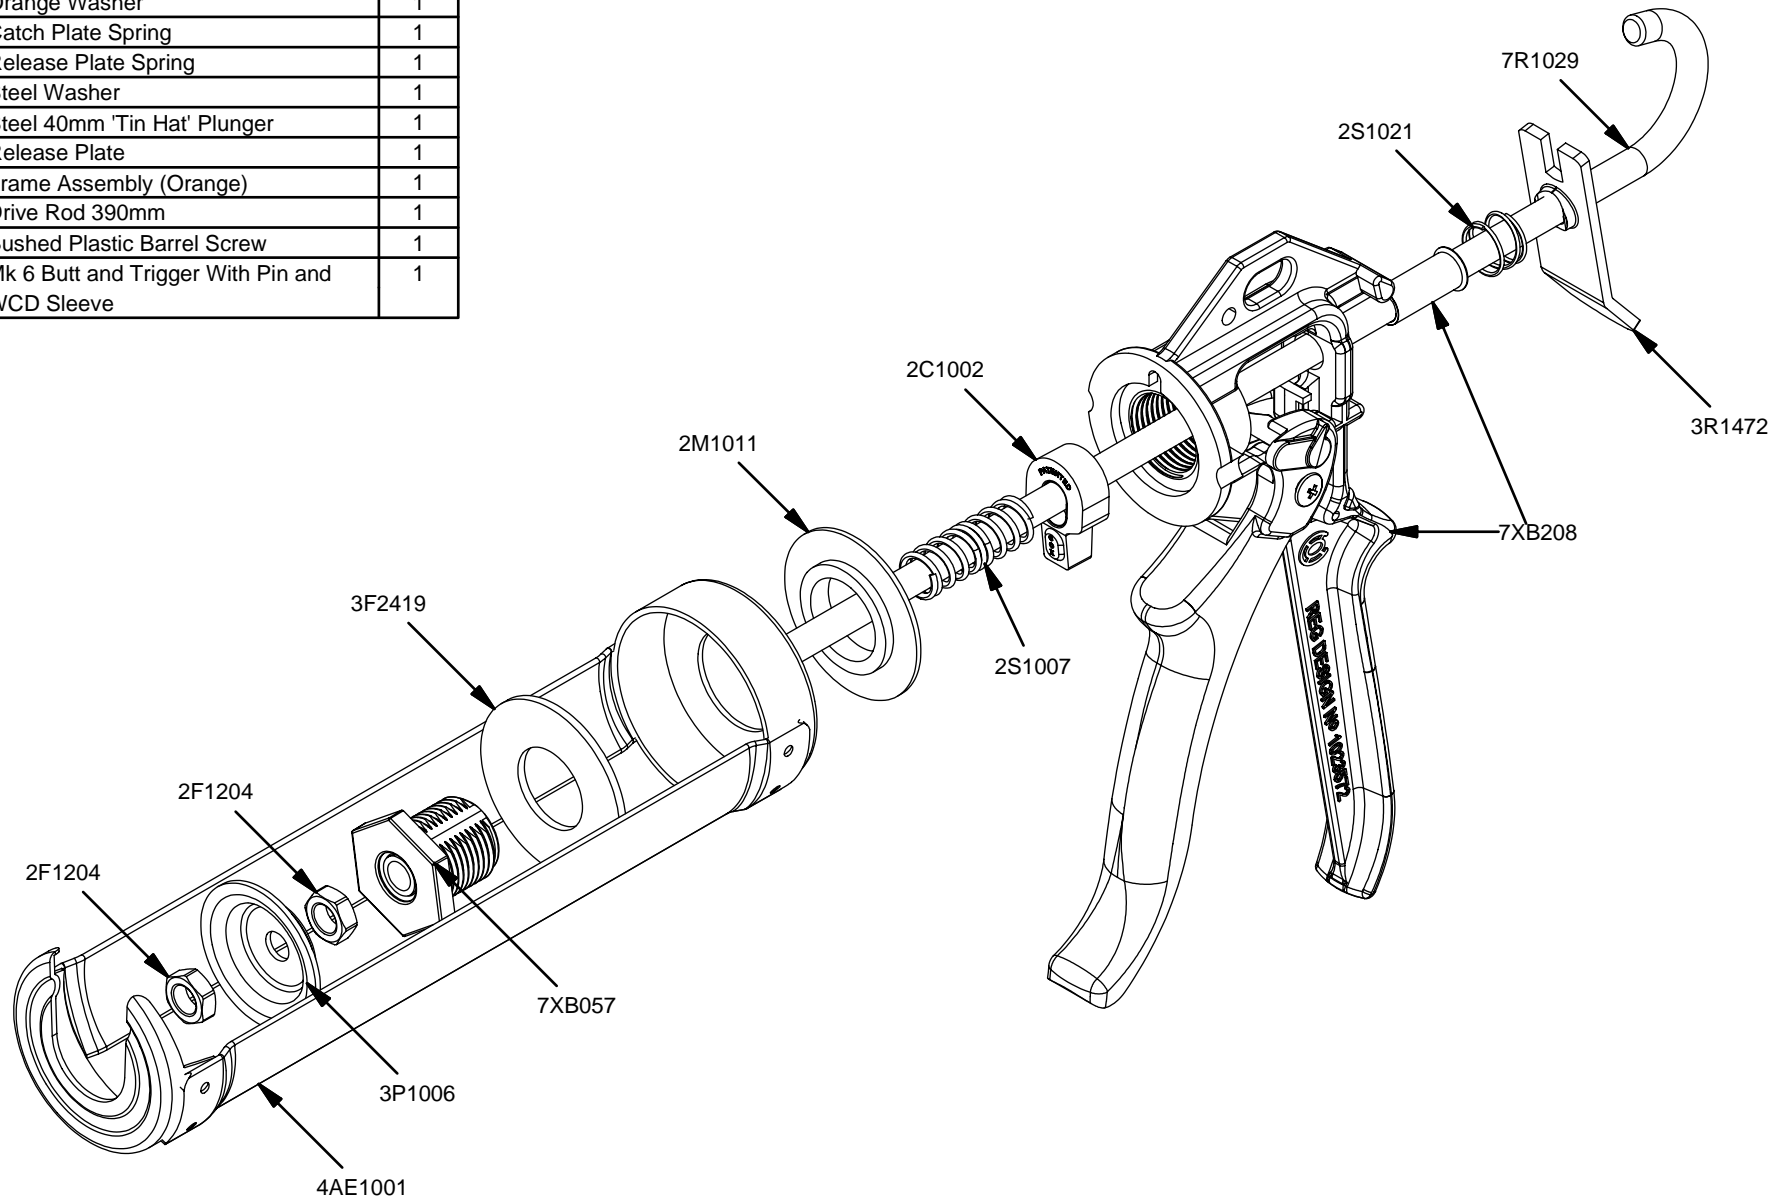

Parts List		
STOCK No	DESCRIPTION	QTY
2C1002	Mk5 Catch Plate	1
2F1204	M8 Lock Nut	2
2M1011	Orange Washer	1
2S1007	Catch Plate Spring	1
2S1021	Release Plate Spring	1
3F2419	Steel Washer	1
3P1006	Steel 40mm 'Tin Hat' Plunger	1
3R1472	Release Plate	1
4AE1001	Frame Assembly (Orange)	1
7R1029	Drive Rod 390mm	1
7XB057	Bushed Plastic Barrel Screw	1
7XB208	Mk 6 Butt and Trigger With Pin and WCD Sleeve	1

Powerflow Cartridge 310 HP

www.pccox.co.uk
 sales@pccox.co.uk
 TEL:44(0)1635 264500

REV	DATE
D	25/03/2010

REV	DATE
D	25/03/2010

Parts List		
STOCK No	DESCRIPTION	QTY
2C1002	Mk5 Catch Plate	1
2F1204	M8 Lock Nut	2
2M1011	Orange Washer	1
2S1007	Catch Plate Spring	1
2S1021	Release Plate Spring	1
3F2419	Steel Washer	1
3P1006	Steel 40mm 'Tin Hat' Plunger	1
3R1472	Release Plate	1
4AE1001	Frame Assembly (Orange)	1
7R1029	Drive Rod 390mm	1
7XB057	Bushed Plastic Barrel Screw	1
7XB208	Mk 6 Butt and Trigger With Pin and WCD Sleeve	1