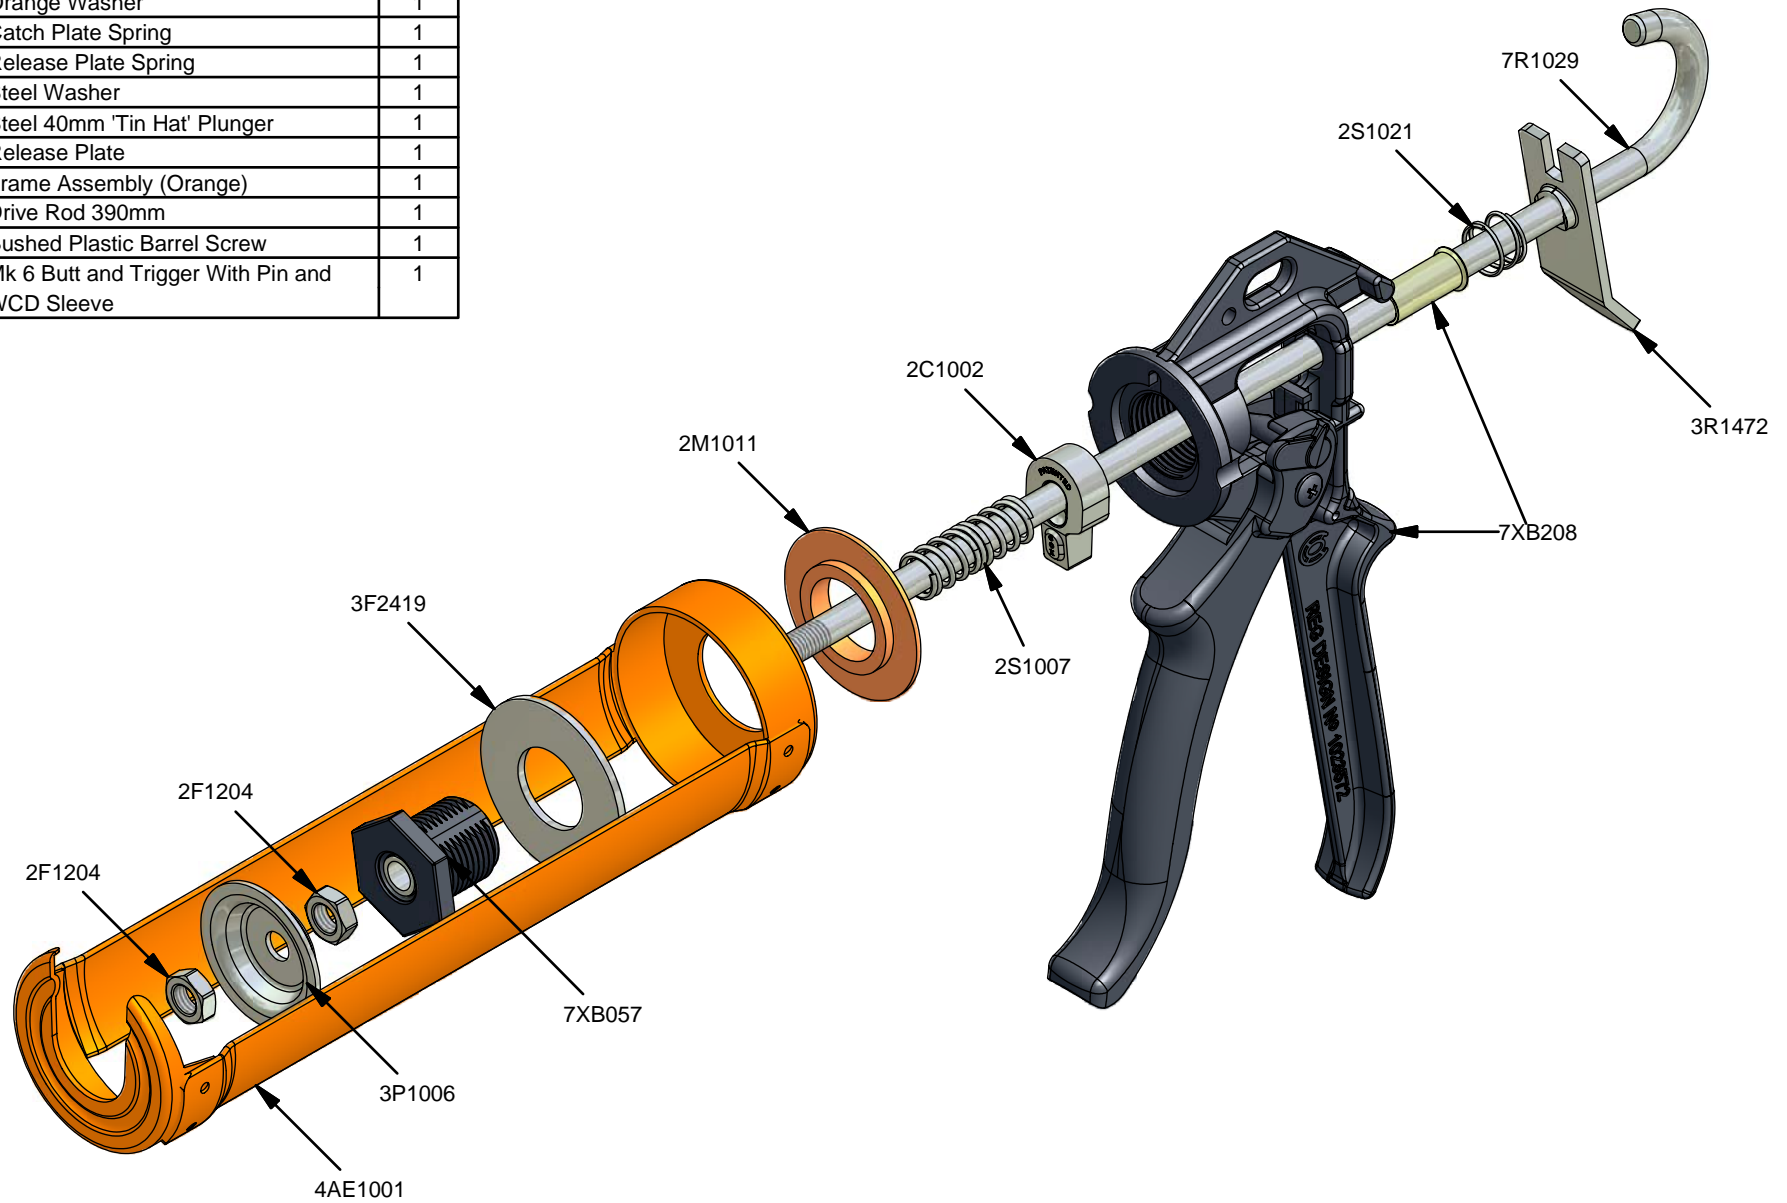

Parts List		
STOCK No	DESCRIPTION	QTY
2C1002	Mk5 Catch Plate	1
2F1204	M8 Lock Nut	2
2M1011	Orange Washer	1
2S1007	Catch Plate Spring	1
2S1021	Release Plate Spring	1
3F2419	Steel Washer	1
3P1006	Steel 40mm 'Tin Hat' Plunger	1
3R1472	Release Plate	1
4AE1001	Frame Assembly (Orange)	1
7R1029	Drive Rod 390mm	1
7XB057	Bushed Plastic Barrel Screw	1
7XB208	Mk 6 Butt and Trigger With Pin and WCD Sleeve	1

Powerflow Cartridge 310 HP

www.pccox.co.uk
 sales@pccox.co.uk
 TEL:44(0)1635 264500

REV	DATE
D	25/03/2010

REV	DATE
D	25/03/2010

Parts List		
STOCK No	DESCRIPTION	QTY
2C1002	Mk5 Catch Plate	1
2F1204	M8 Lock Nut	2
2M1011	Orange Washer	1
2S1007	Catch Plate Spring	1
2S1021	Release Plate Spring	1
3F2419	Steel Washer	1
3P1006	Steel 40mm 'Tin Hat' Plunger	1
3R1472	Release Plate	1
4AE1001	Frame Assembly (Orange)	1
7R1029	Drive Rod 390mm	1
7XB057	Bushed Plastic Barrel Screw	1
7XB208	Mk 6 Butt and Trigger With Pin and WCD Sleeve	1