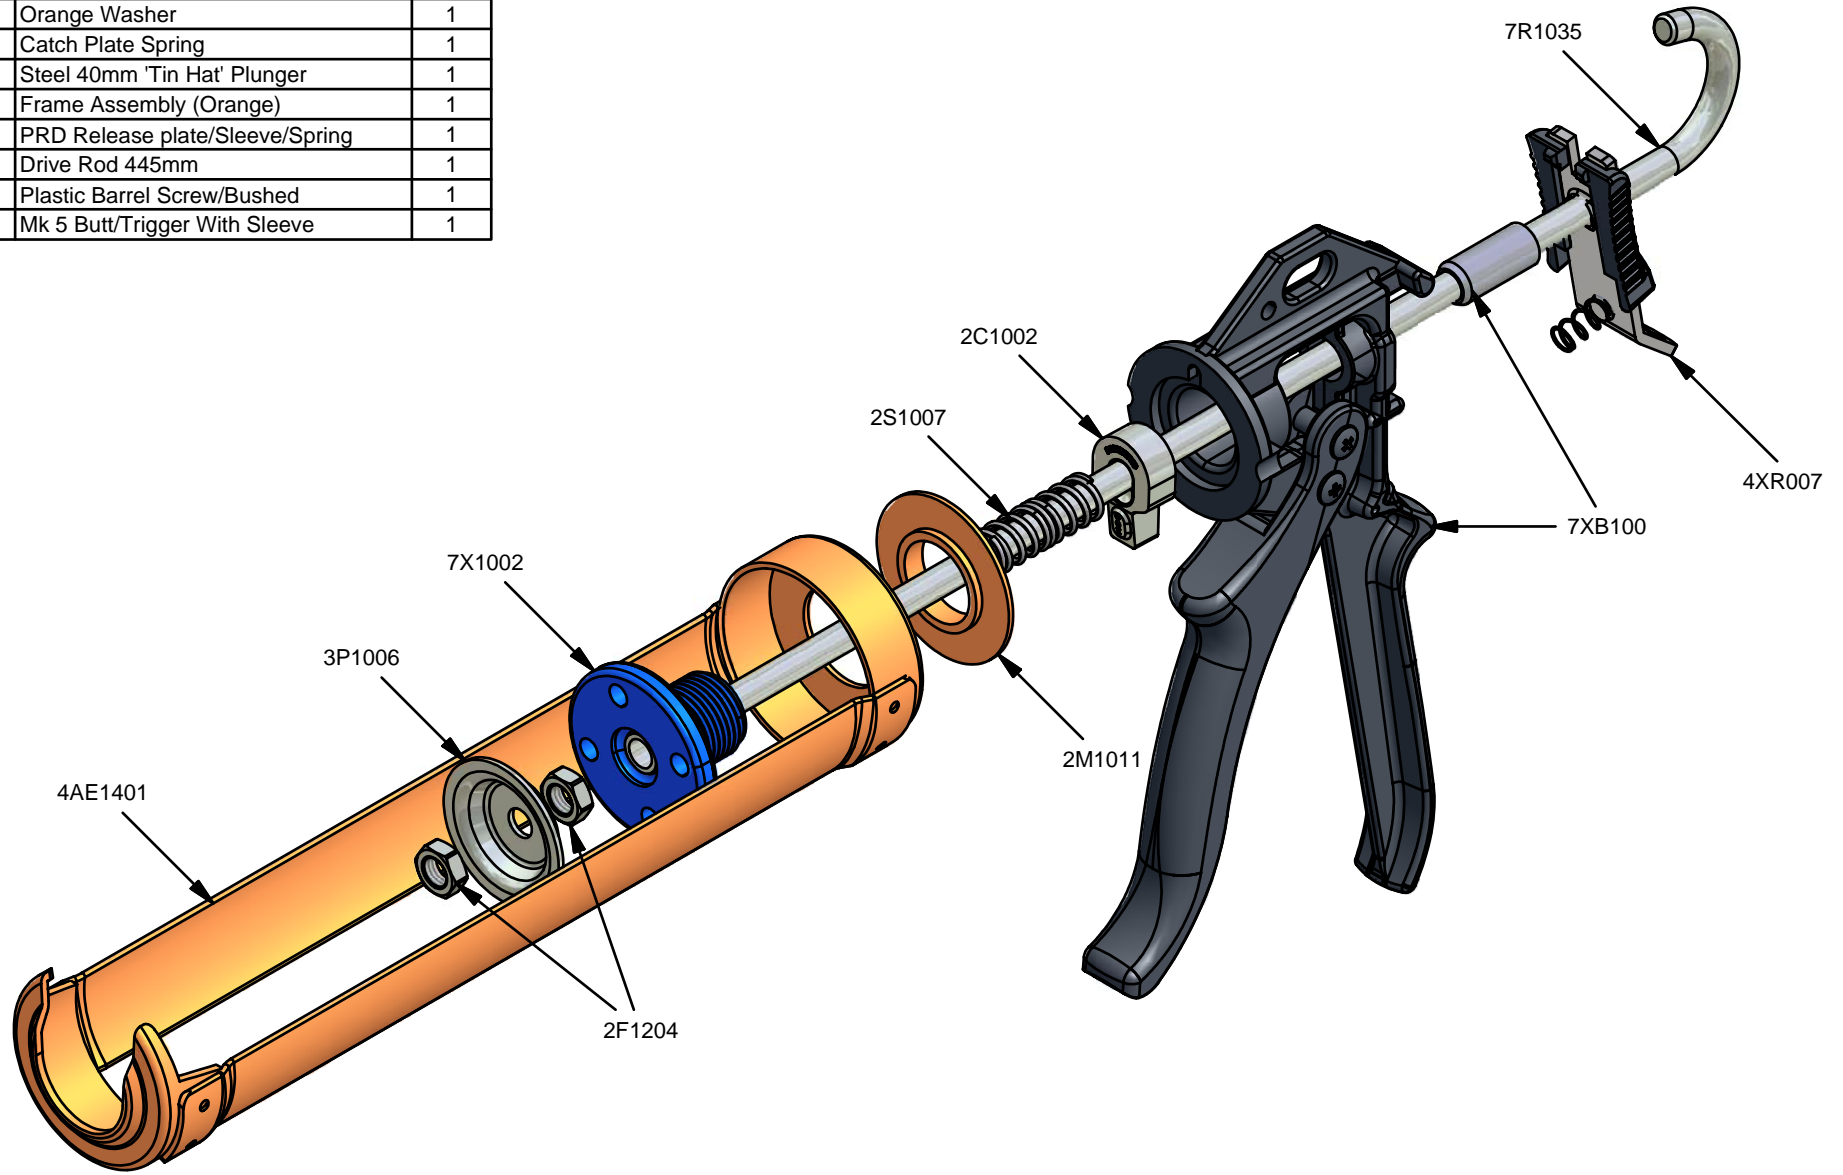

Parts List		
STOCK No	DESCRIPTION	QTY
2C1002	Mk5 Catch Plate	1
2F1204	M8 Lock Nut	2
2M1011	Orange Washer	1
2S1007	Catch Plate Spring	1
3P1006	Steel 40mm 'Tin Hat' Plunger	1
4AE1401	Frame Assembly (Orange)	1
4XR007	PRD Release plate/Sleeve/Spring	1
7R1035	Drive Rod 445mm	1
7X1002	Plastic Barrel Screw/Bushed	1
7XB100	Mk 5 Butt/Trigger With Sleeve	1

Powerflow Cartridge 400

www.pccox.co.uk
 sales@pccox.co.uk
 TEL:44(0)1635 264500

REV	DATE
E	20/05/2008

Parts List		
STOCK No	DESCRIPTION	QTY
2C1002	Mk5 Catch Plate	1
2F1204	M8 Lock Nut	2
2M1011	Orange Washer	1
2S1007	Catch Plate Spring	1
3P1006	Steel 40mm 'Tin Hat' Plunger	1
4AE1401	Frame Assembly (Orange)	1
4XR007	PRD Release plate/Sleeve/Spring	1
7R1035	Drive Rod 445mm	1
7X1002	Plastic Barrel Screw/Bushed	1
7XB100	Mk 5 Butt/Trigger With Sleeve	1