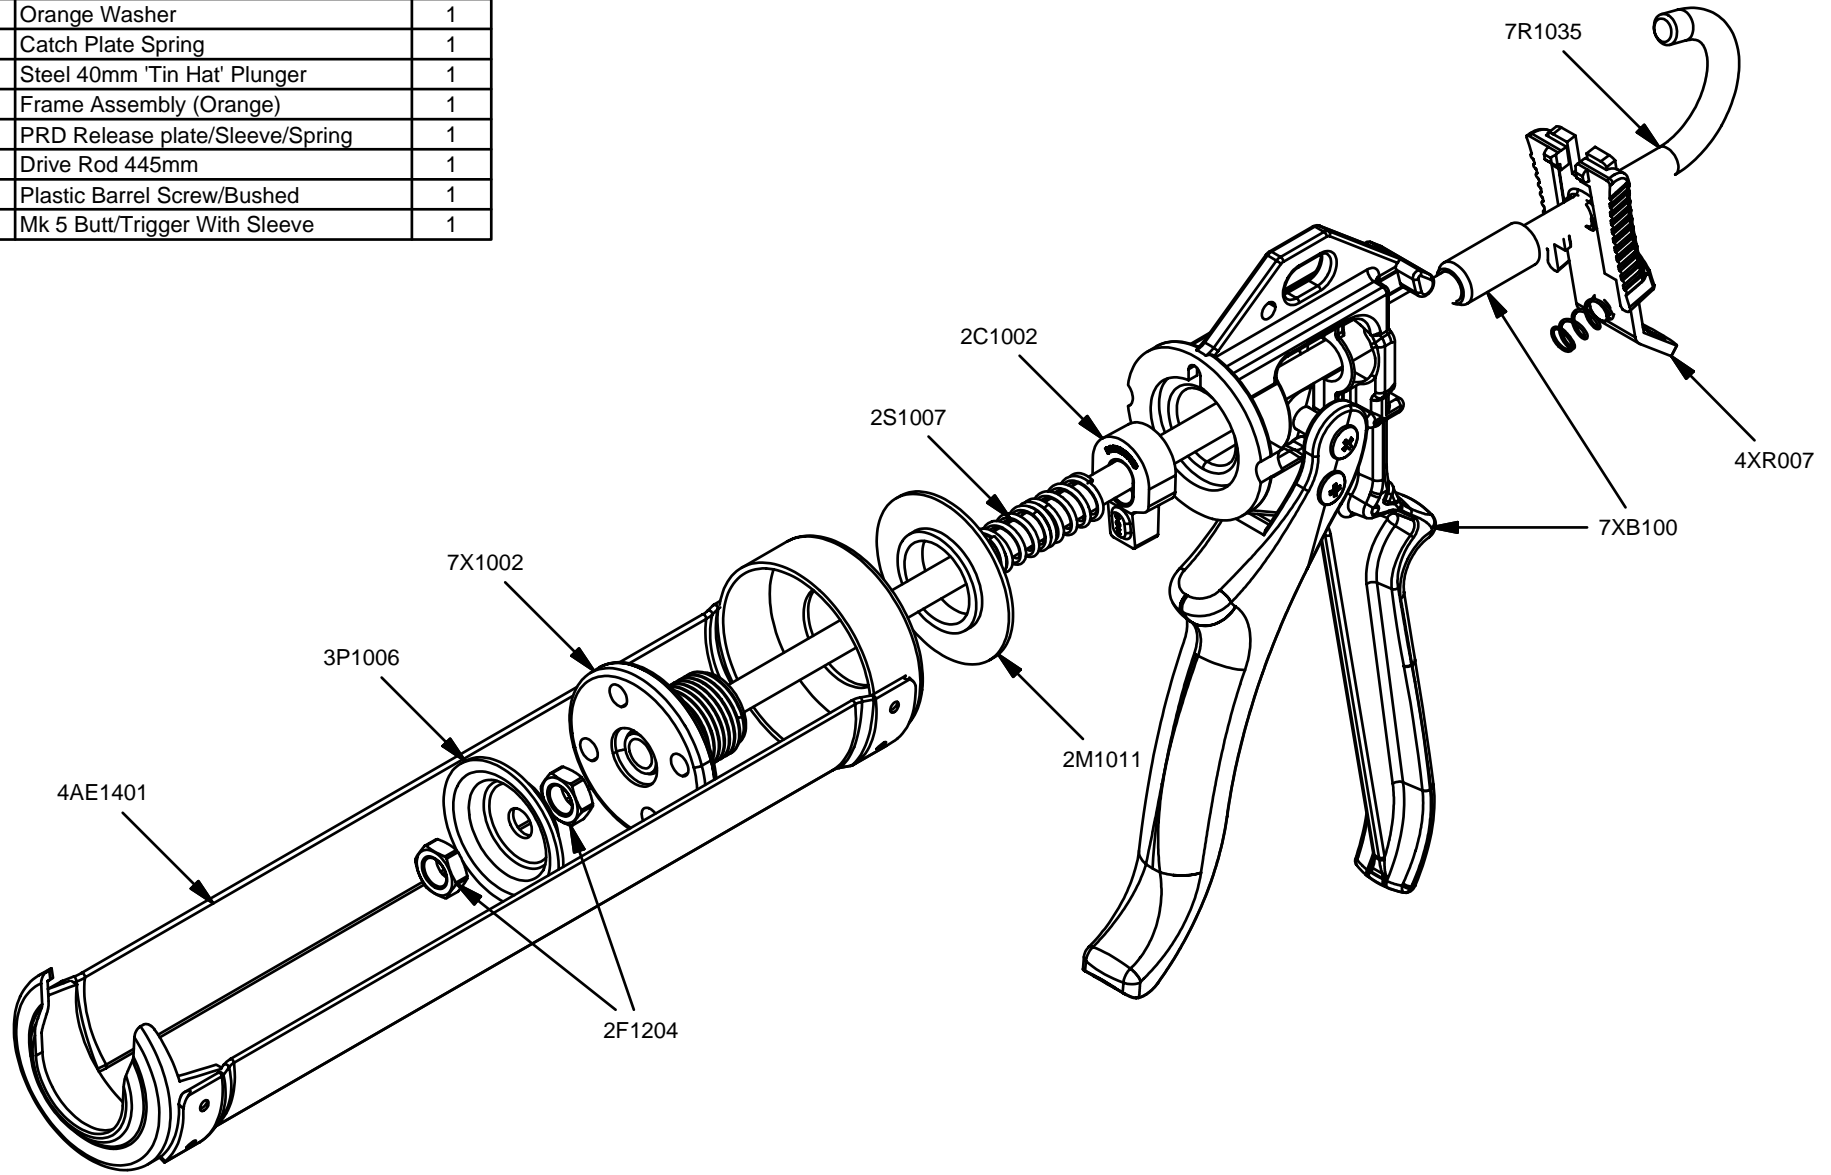

Parts List		
STOCK No	DESCRIPTION	QTY
2C1002	Mk5 Catch Plate	1
2F1204	M8 Lock Nut	2
2M1011	Orange Washer	1
2S1007	Catch Plate Spring	1
3P1006	Steel 40mm 'Tin Hat' Plunger	1
4AE1401	Frame Assembly (Orange)	1
4XR007	PRD Release plate/Sleeve/Spring	1
7R1035	Drive Rod 445mm	1
7X1002	Plastic Barrel Screw/Bushed	1
7XB100	Mk 5 Butt/Trigger With Sleeve	1

Powerflow Cartridge 400

www.pccox.co.uk
 sales@pccox.co.uk
 TEL:44(0)1635 264500

REV	DATE
E	20/05/2008

Parts List		
STOCK No	DESCRIPTION	QTY
2C1002	Mk5 Catch Plate	1
2F1204	M8 Lock Nut	2
2M1011	Orange Washer	1
2S1007	Catch Plate Spring	1
3P1006	Steel 40mm 'Tin Hat' Plunger	1
4AE1401	Frame Assembly (Orange)	1
4XR007	PRD Release plate/Sleeve/Spring	1
7R1035	Drive Rod 445mm	1
7X1002	Plastic Barrel Screw/Bushed	1
7XB100	Mk 5 Butt/Trigger With Sleeve	1