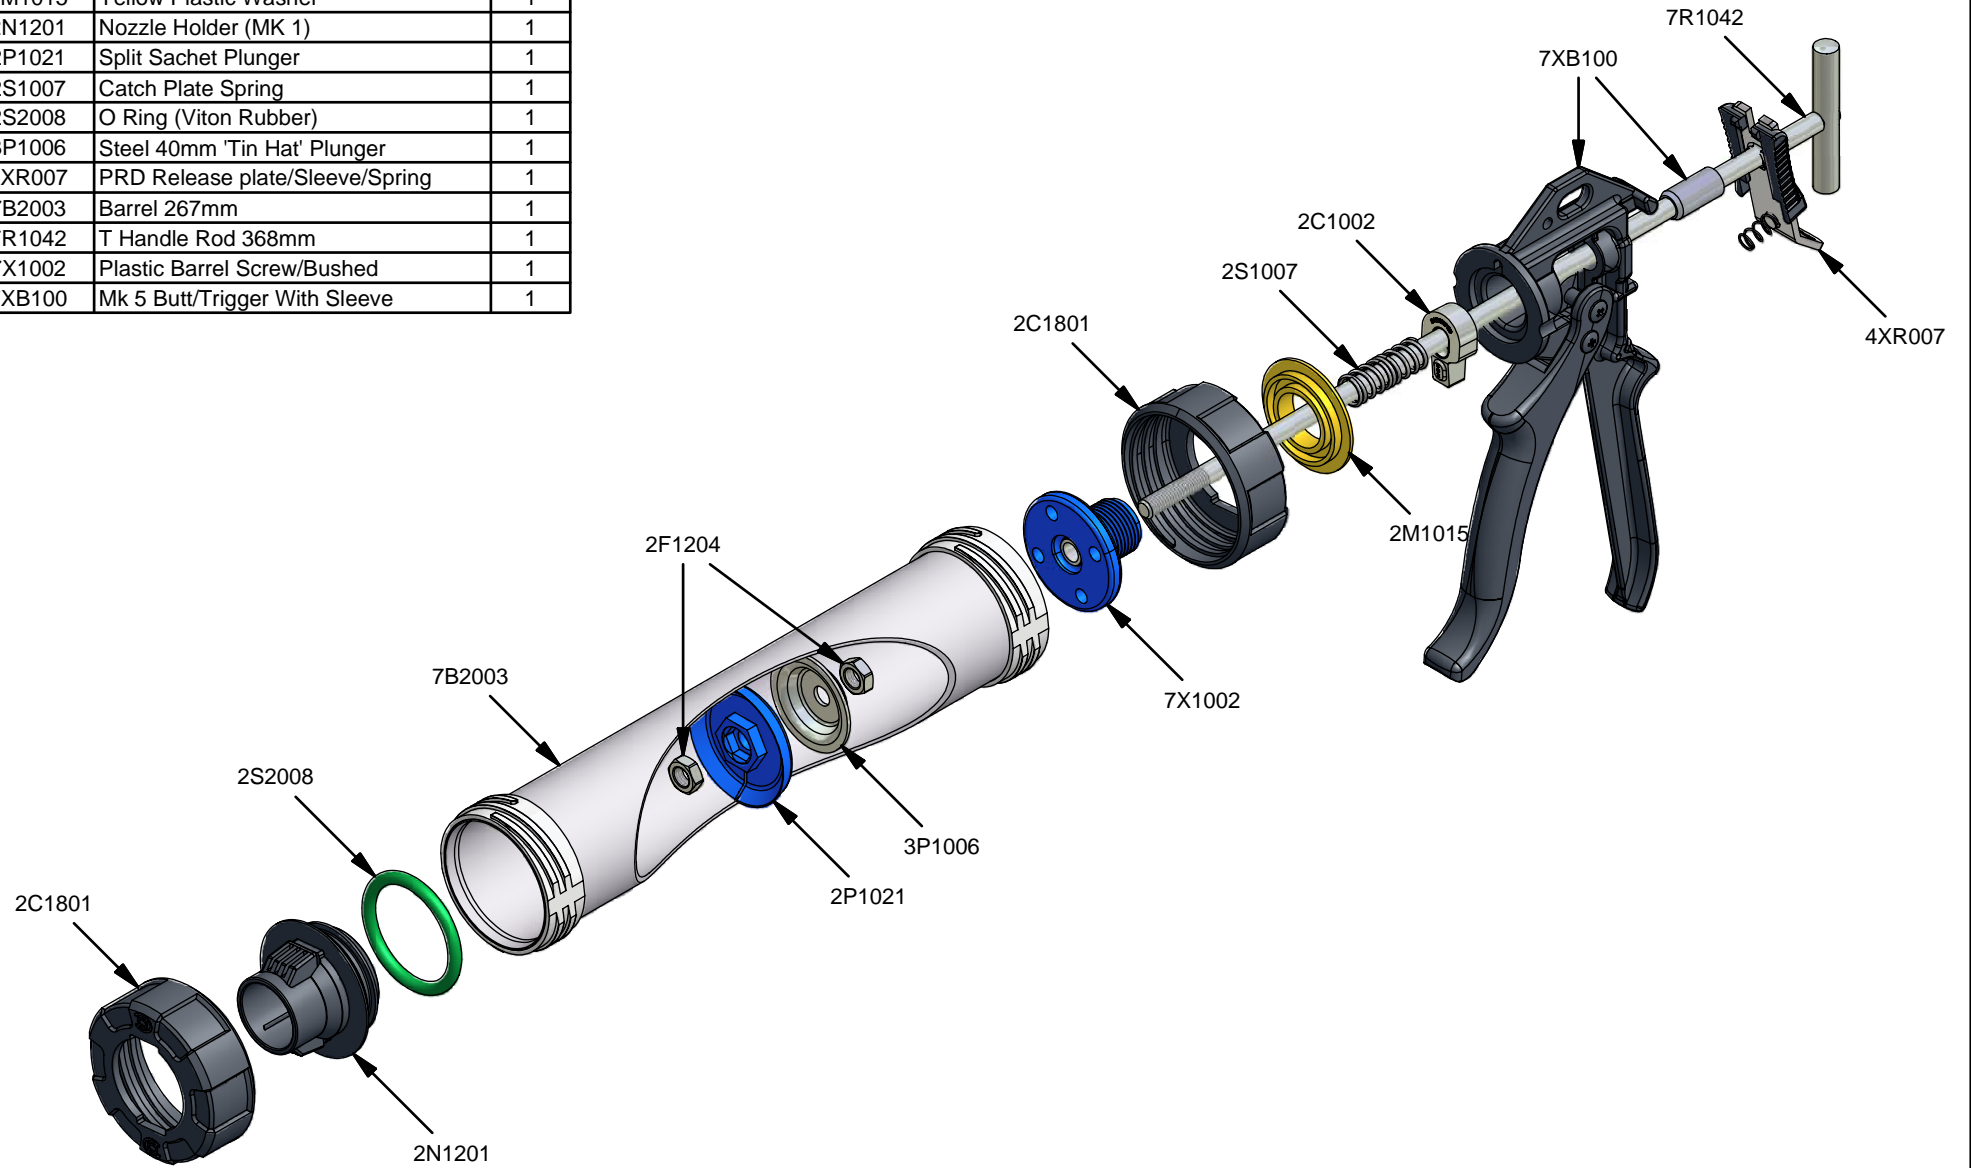

Parts List		
STOCK No	DESCRIPTION	QTY
2C1002	Mk5 Catch Plate	1
2C1801	Cap Plastic 2 Start	2
2F1204	M8 Lock Nut	2
2M1015	Yellow Plastic Washer	1
2N1201	Nozzle Holder (MK 1)	1
2P1021	Split Sachet Plunger	1
2S1007	Catch Plate Spring	1
2S2008	O Ring (Viton Rubber)	1
3P1006	Steel 40mm 'Tin Hat' Plunger	1
4XR007	PRD Release plate/Sleeve/Spring	1
7B2003	Barrel 267mm	1
7R1042	T Handle Rod 368mm	1
7X1002	Plastic Barrel Screw/Bushed	1
7XB100	Mk 5 Butt/Trigger With Sleeve	1

Powerflow Combi 400 Sachet

www.pccox.co.uk
 sales@pccox.co.uk
 TEL:44(0)1635 264500

REV	DATE
D	13/12/2006

Parts List		
STOCK No	DESCRIPTION	QTY
2C1002	Mk5 Catch Plate	1
2C1801	Cap Plastic 2 Start	2
2F1204	M8 Lock Nut	2
2M1015	Yellow Plastic Washer	1
2N1201	Nozzle Holder (MK 1)	1
2P1021	Split Sachet Plunger	1
2S1007	Catch Plate Spring	1
2S2008	O Ring (Viton Rubber)	1
3P1006	Steel 40mm 'Tin Hat' Plunger	1
7B2003	Barrel 267mm	1
7R1042	T Handle Rod 368mm	1
7X1002	Plastic Barrel Screw/Bushed	1
7XB100	Mk 5 Butt/Trigger With Sleeve	1
4XR007	PRD Release plate/Sleeve/Spring	1