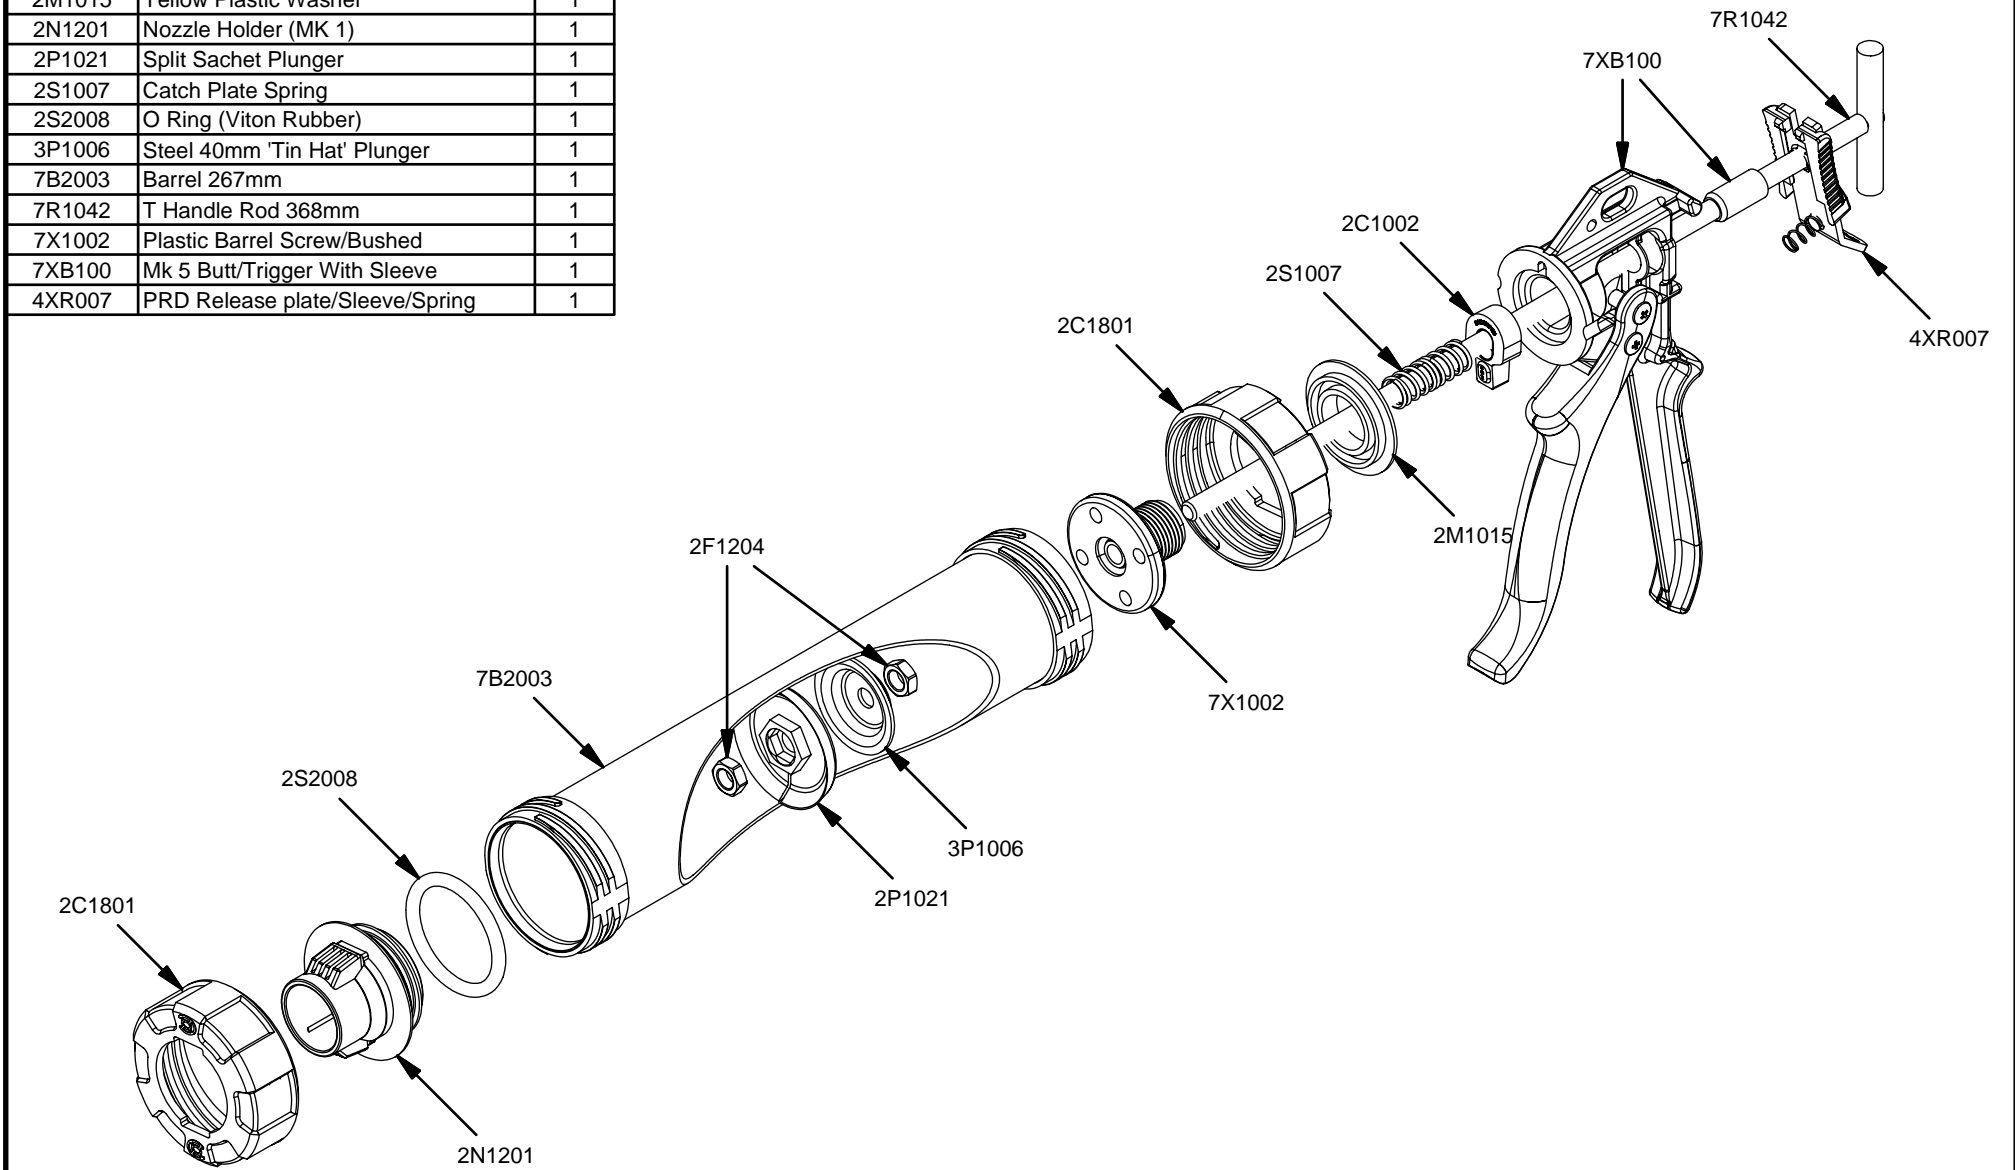

Parts List		
STOCK No	DESCRIPTION	QTY
2C1002	Mk5 Catch Plate	1
2C1801	Cap Plastic 2 Start	2
2F1204	M8 Lock Nut	2
2M1015	Yellow Plastic Washer	1
2N1201	Nozzle Holder (MK 1)	1
2P1021	Split Sachet Plunger	1
2S1007	Catch Plate Spring	1
2S2008	O Ring (Viton Rubber)	1
3P1006	Steel 40mm 'Tin Hat' Plunger	1
4XR007	PRD Release plate/Sleeve/Spring	1
7B2003	Barrel 267mm	1
7R1042	T Handle Rod 368mm	1
7X1002	Plastic Barrel Screw/Bushed	1
7XB100	Mk 5 Butt/Trigger With Sleeve	1

Powerflow Combi 400 Sachet

www.pccox.co.uk
 sales@pccox.co.uk
 TEL:44(0)1635 264500

REV	DATE
D	13/12/2006

Parts List		
STOCK No	DESCRIPTION	QTY
2C1002	Mk5 Catch Plate	1
2C1801	Cap Plastic 2 Start	2
2F1204	M8 Lock Nut	2
2M1015	Yellow Plastic Washer	1
2N1201	Nozzle Holder (MK 1)	1
2P1021	Split Sachet Plunger	1
2S1007	Catch Plate Spring	1
2S2008	O Ring (Viton Rubber)	1
3P1006	Steel 40mm 'Tin Hat' Plunger	1
7B2003	Barrel 267mm	1
7R1042	T Handle Rod 368mm	1
7X1002	Plastic Barrel Screw/Bushed	1
7XB100	Mk 5 Butt/Trigger With Sleeve	1
4XR007	PRD Release plate/Sleeve/Spring	1